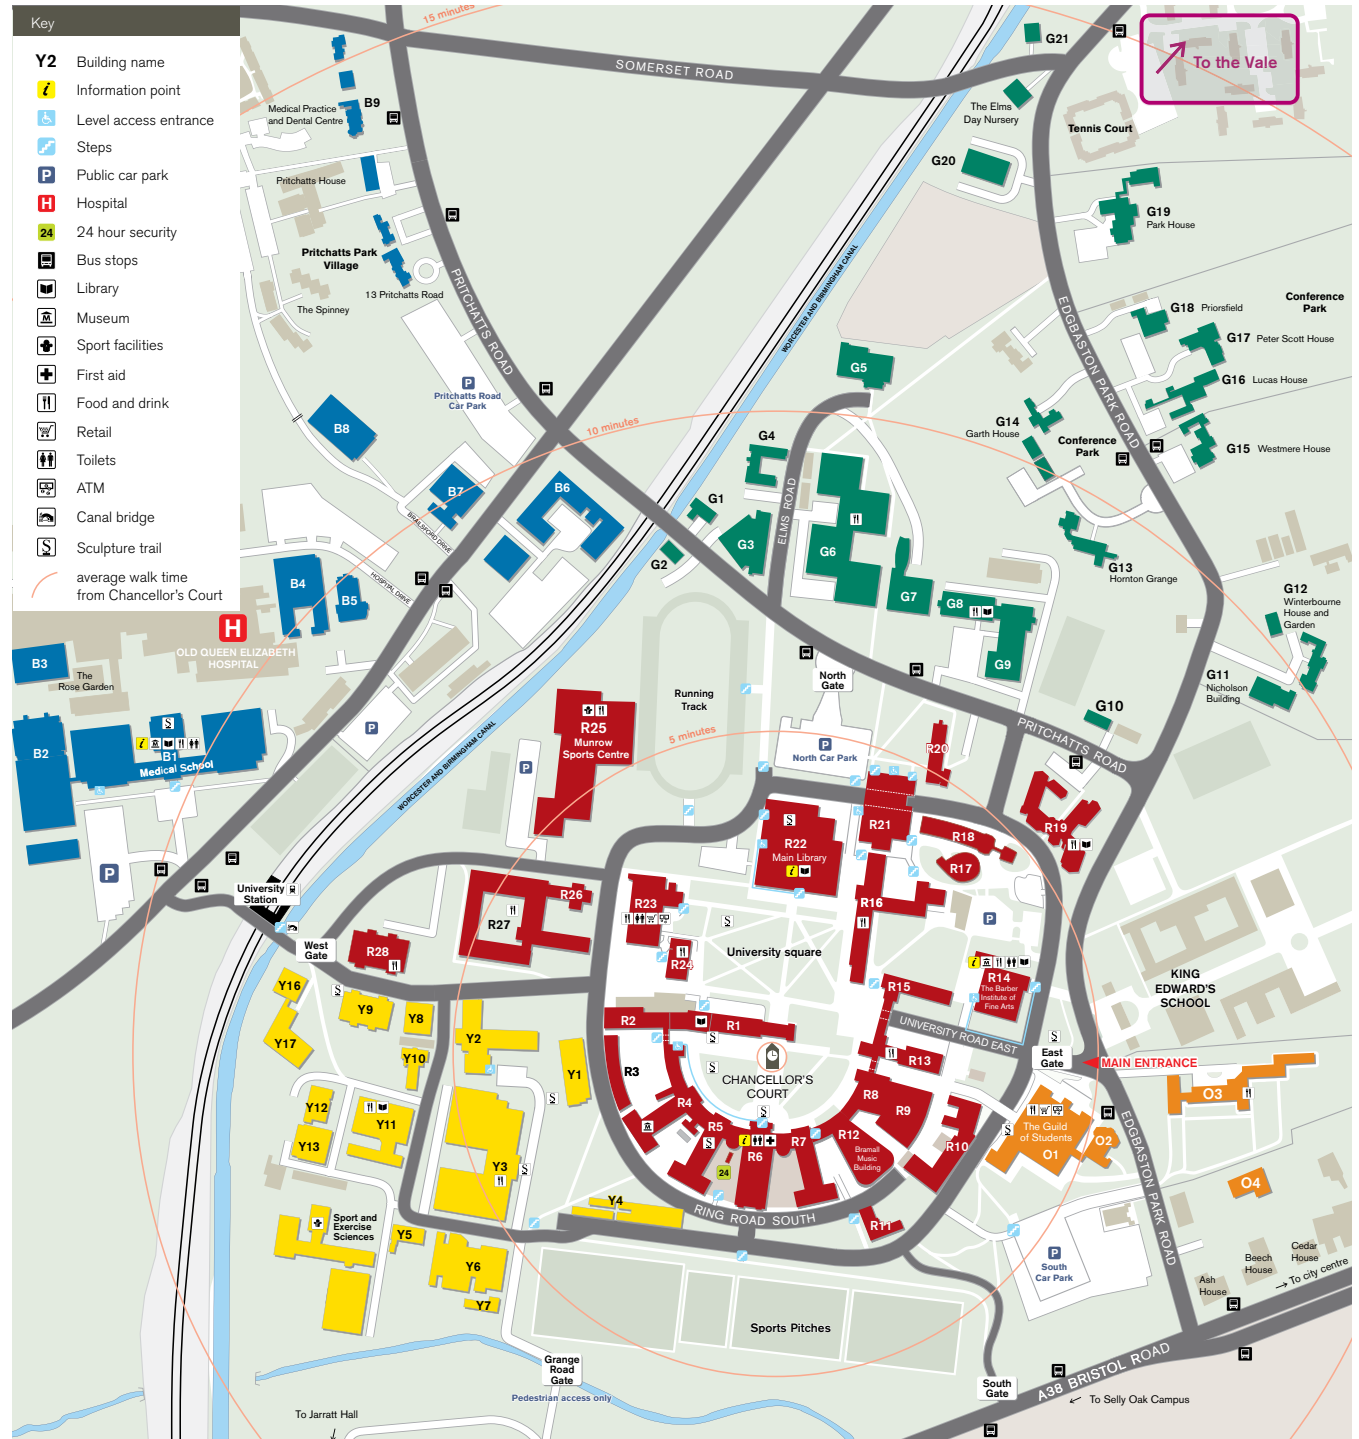

Orange Zone

- O1 The Guild of Students
- O2 St Francis Hall
- O3 University House
- O4 Elm House

Green Zone

- G1 32 Pritchatts Road
- G2 31 Pritchatts Road
- G3 European Research Institute
- G4 3 Elms Road
- G5 Computer Centre
- G6 Metallurgy and Materials
- G7 IRC Net Shape Laboratory
- G8 Gisbert Kapp Building
- G9 52 Pritchatts Road
- G10 54 Pritchatts Road
- G11 Nicholson Building
- G12 Winterbourne House and Garden
- G15 Westmere
- G18 Priorsfield
- G19 Park House
- G20 Elms Plant
- G21 Park Grange
- G22 Elms Day Nursery
- **Green Zone Conference Park**
- G13 Hornton Grange
- G14 Garth House
- G16 Lucas House
- G17 Peter Scott House

Blue Zone

- B1 Medical School
- B2 Institute of Biomedical Research including IBR West
- B3 Wellcome Clinical Research Facility (1st floor)
- B4 Robert Aitken Institute for Clinical Research
- B5 CRUK Institute for Cancer Studies and Denis Howell Building
- B6 Research Park
- B7 90 Vincent Drive
- B8 Henry Wellcome Building for Biomolecular NMR Spectroscopy
- B9 Medical Practice and Dental Centre

Yellow Zone

- Y1 Old Gymnasium
- Y2 Haworth Building
- Y3 Mechanical and Civil Engineering Building
- Y4 Terrace Huts
- Y5 Estates West
- Y6 Maintenance Building
- Y7 Grounds and Gardens
- Y8 Chemistry West
- Y9 Computer Science
- Y10 Alta Bioscience
- Y11 Chemical Engineering
- Y12 Biochemical Engineering
- Y13 Chemical Engineering Workshop
- Y14 Sport and Exercise Sciences
- Y15 Civil Engineering Laboratories
- Y16 Occupational Health
- Y17 Public Health