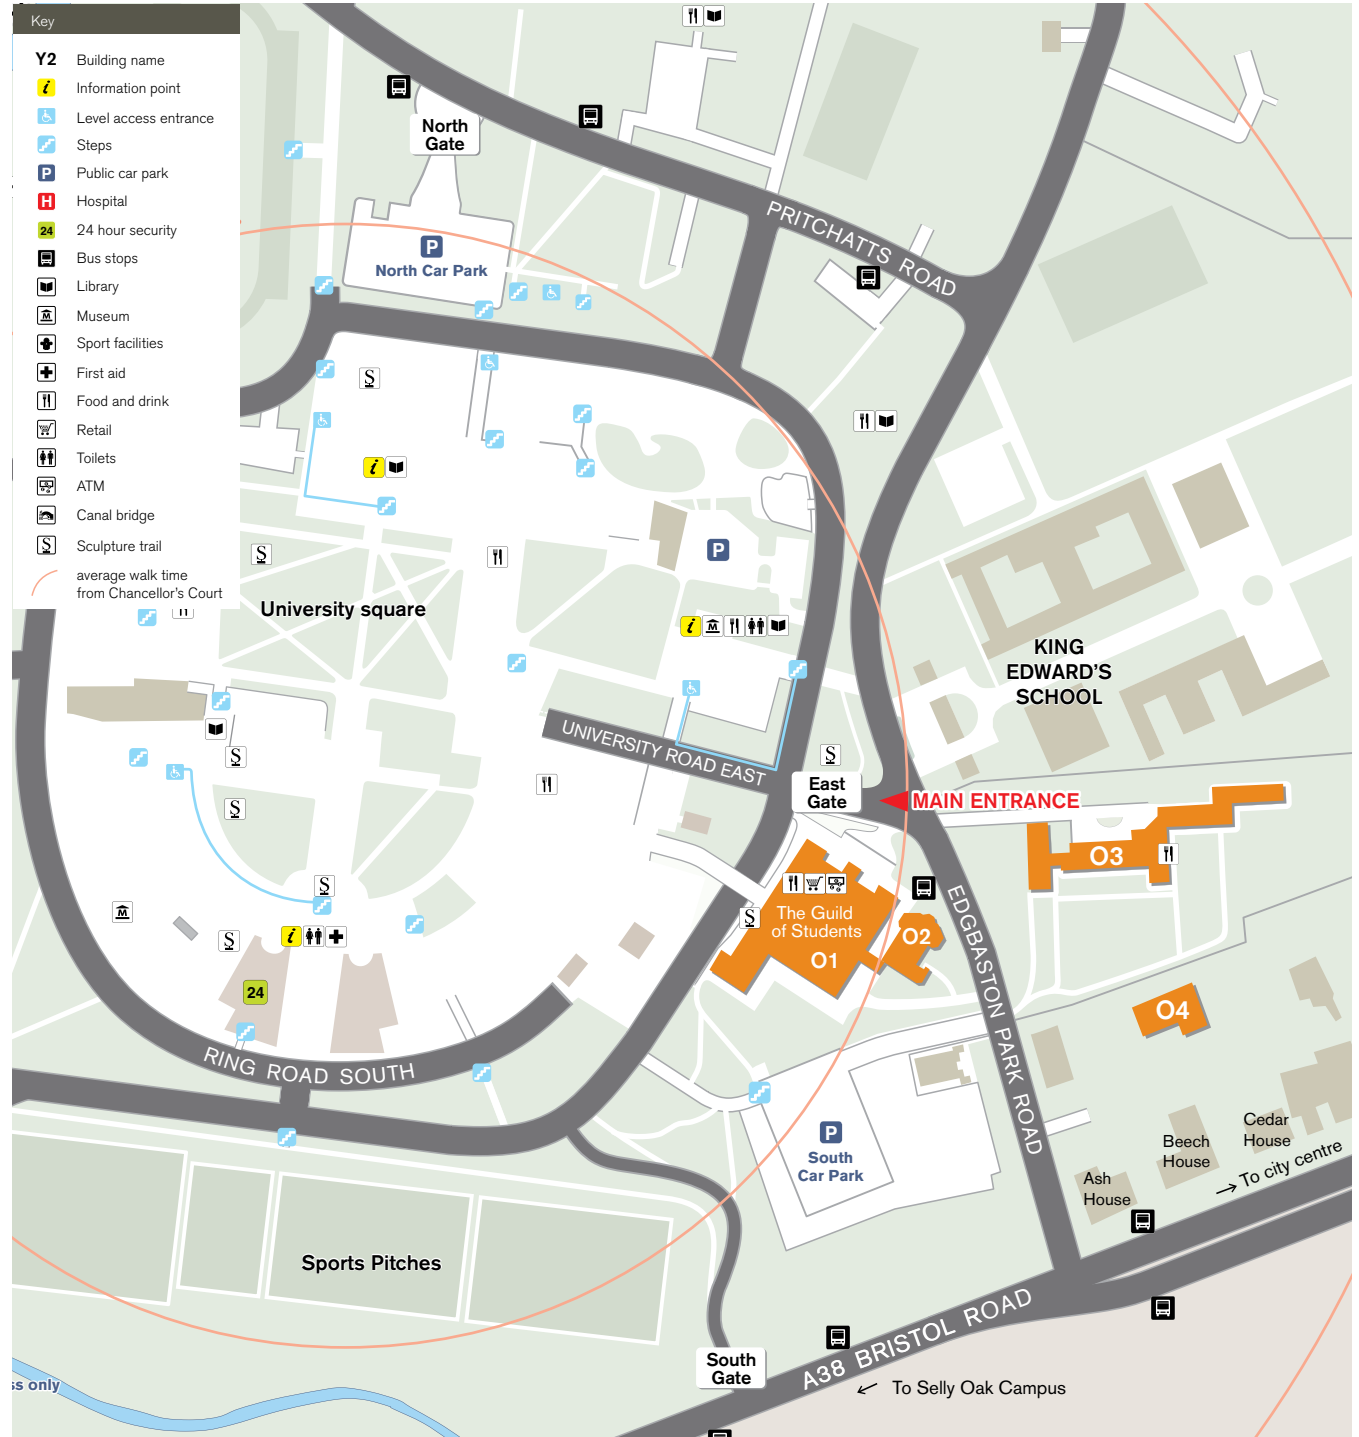

Edgbaston Campus Map

Index to buildings by zone

Orange Zone

- **O1** The Guild of Students
- **O2** St Francis Hall
- **O3** University House
- **O4** Elm House