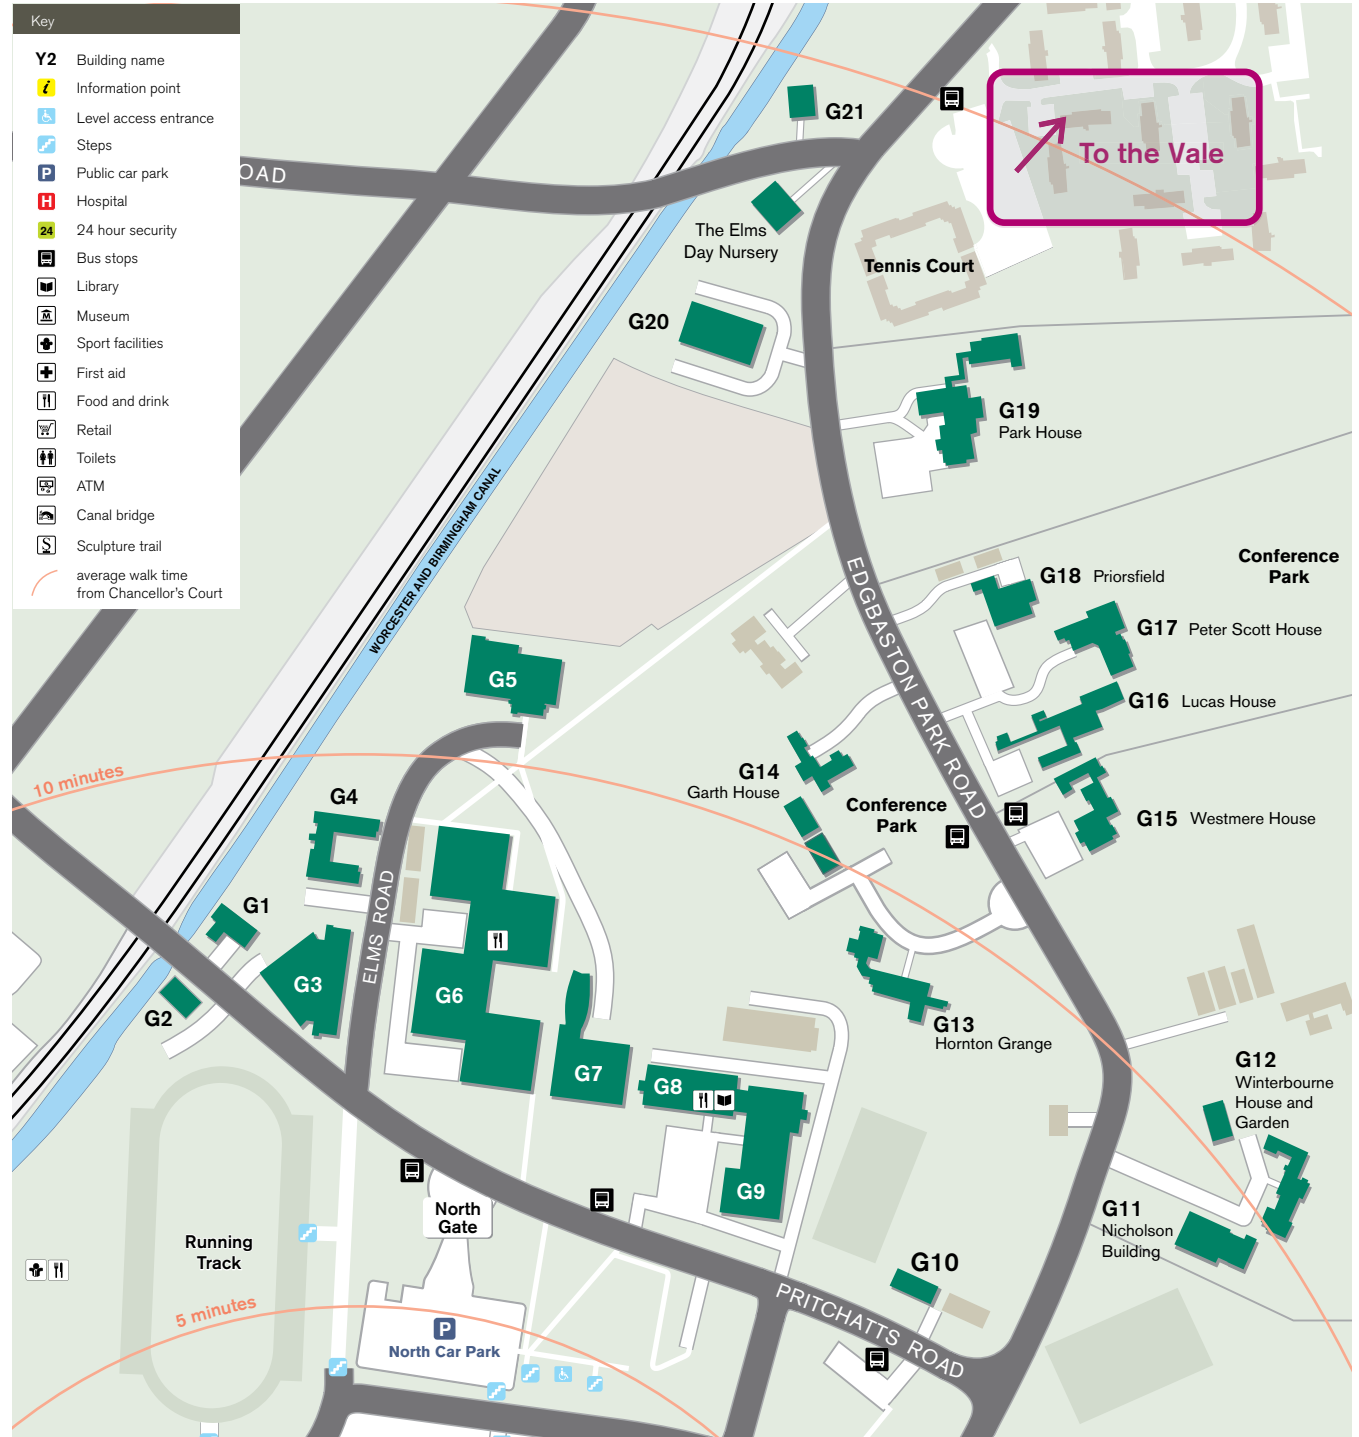

Edgbaston Campus Map

Index to buildings by zone

Green Zone

1. **G1** 32 Pritchatts Road
   - **G2** 31 Pritchatts Road
   - **G3** European Research Institute
   - **G4** 3 Elms Road
   - **G5** Computer Centre
   - **G6** Metallurgy and Materials
   - **G7** IRC Net Shape Laboratory
   - **G8** Gisbert Kapp Building
   - **G9** 52 Pritchatts Road
   - **G10** 54 Pritchatts Road
   - **G11** Nicholson Building
   - **G12** Winterbourne House and Garden
   - **G15** Westmere
   - **G18** Priorsfield
   - **G19** Park House
   - **G20** Elms Plant
   - **G21** Park Grange
   - **G22** Elms Day Nursery
2. **Green Zone Conference Park**
3. **G13** Hornton Grange
   - **G14** Garth House
   - **G16** Lucas House
   - **G17** Peter Scott House