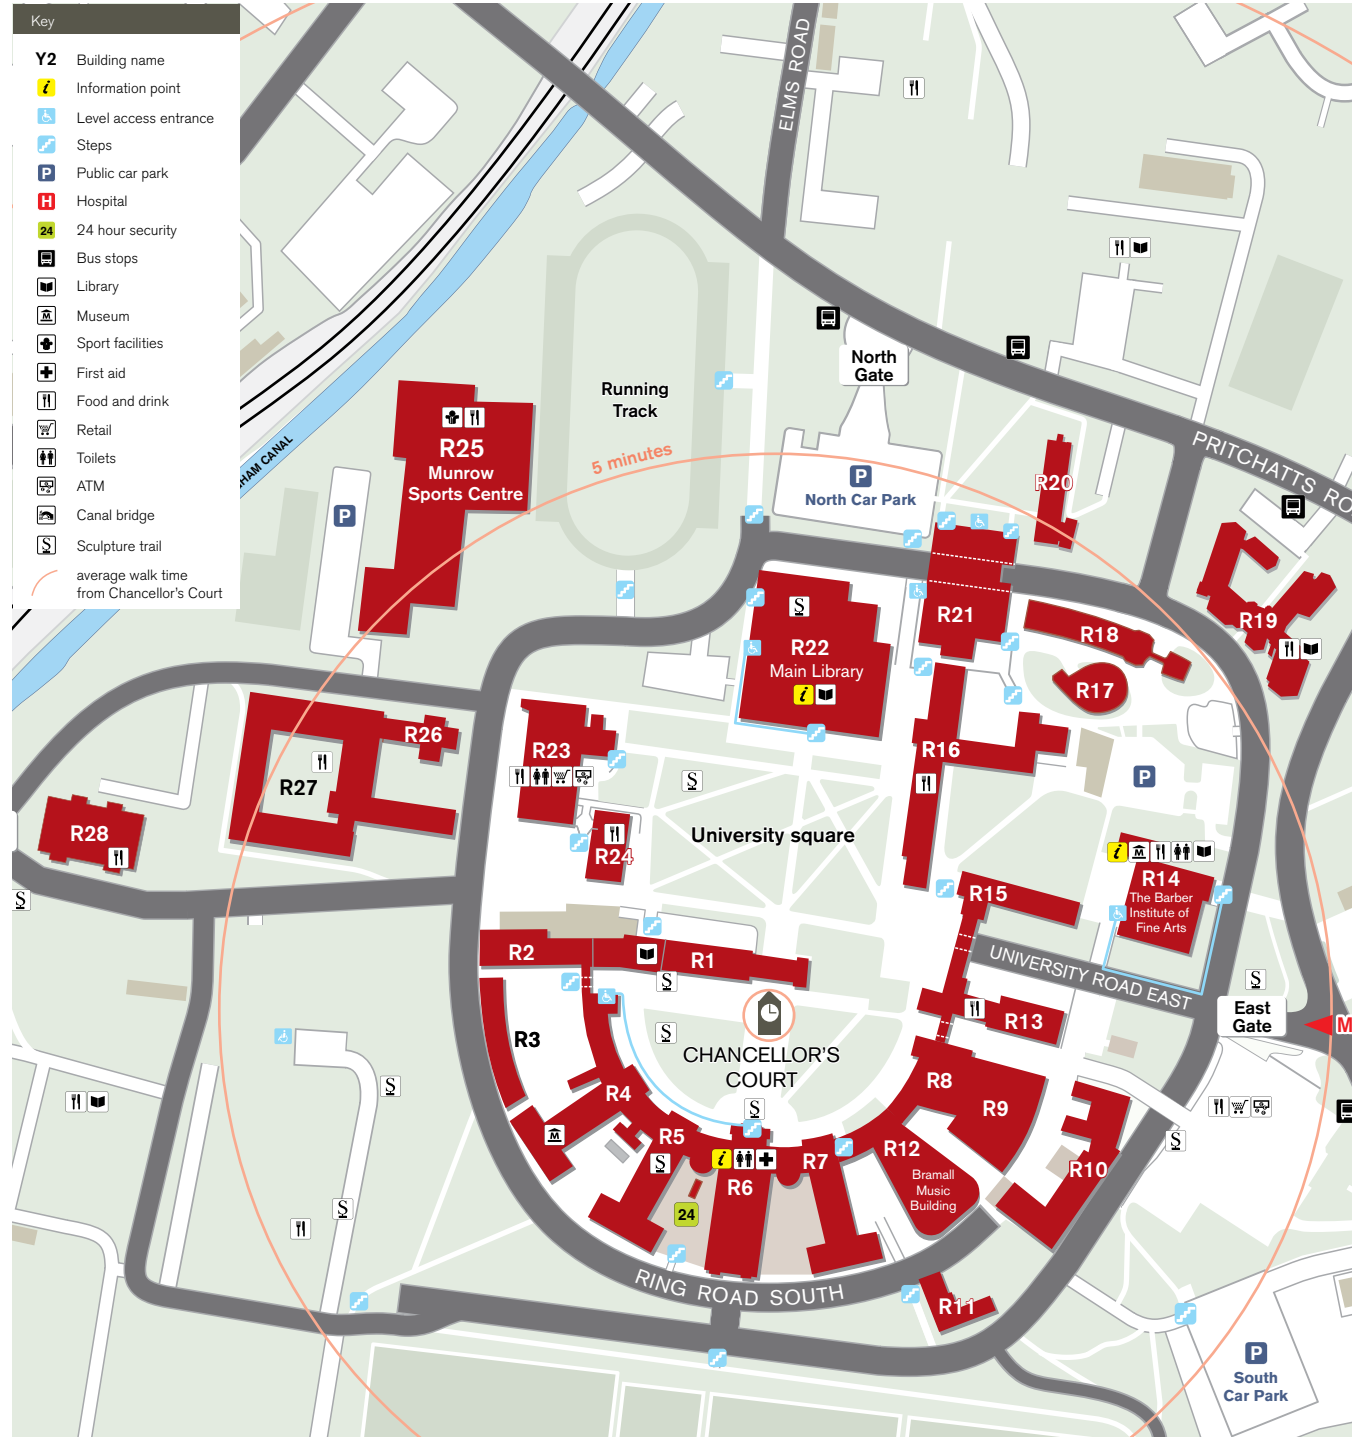

Edgbaston Campus Map

Index to buildings by zone

Red Zone

- R1 Law Building
- R2 Frankland Building
- R3 Hills Building
- R4 Aston Webb – A Block, Earth Sciences
- R5 Aston Webb – B Block
- R6 Aston Webb – Great Hall
- R7 Aston Webb – C Block
- R8 Physics West
- R9 Nuffield
- R10 Physics East
- R11 Medical Physics
- R12 Bramall Music Building
- R13 Poynting Building
- R14 Barber Institute of Fine Arts
- R15 Watson Building
- R16 Arts Building
- R17 Ashley Building
- R18 Strathcona Building
- R19 Education Building
- R20 J G Smith Building
- R21 Muirhead Tower
- R22 Main Library
- R23 University Centre
- R24 Staff House
- R25 Munrow Sports Centre
- R26 Geography
- R27 Biosciences Building
- R28 Learning Centre and Primary Care

Yellow Zone

- Y1 Old Gymnasium
- Y2 Haworth Building
- Y3 Mechanical and Civil Engineering Building
- Y4 Terrace Huts
- Y5 Estates West
- Y6 Maintenance Building
- Y7 Grounds and Gardens
- Y8 Chemistry West
- Y9 Computer Science
- Y10 Alta Bioscience
- Y11 Chemical Engineering
- Y12 Biochemical Engineering
- Y13 Chemical Engineering Workshop
- Y14 Sport and Exercise Sciences
- Y15 Civil Engineering Laboratories
- Y16 Occupational Health
- Y17 Public Health