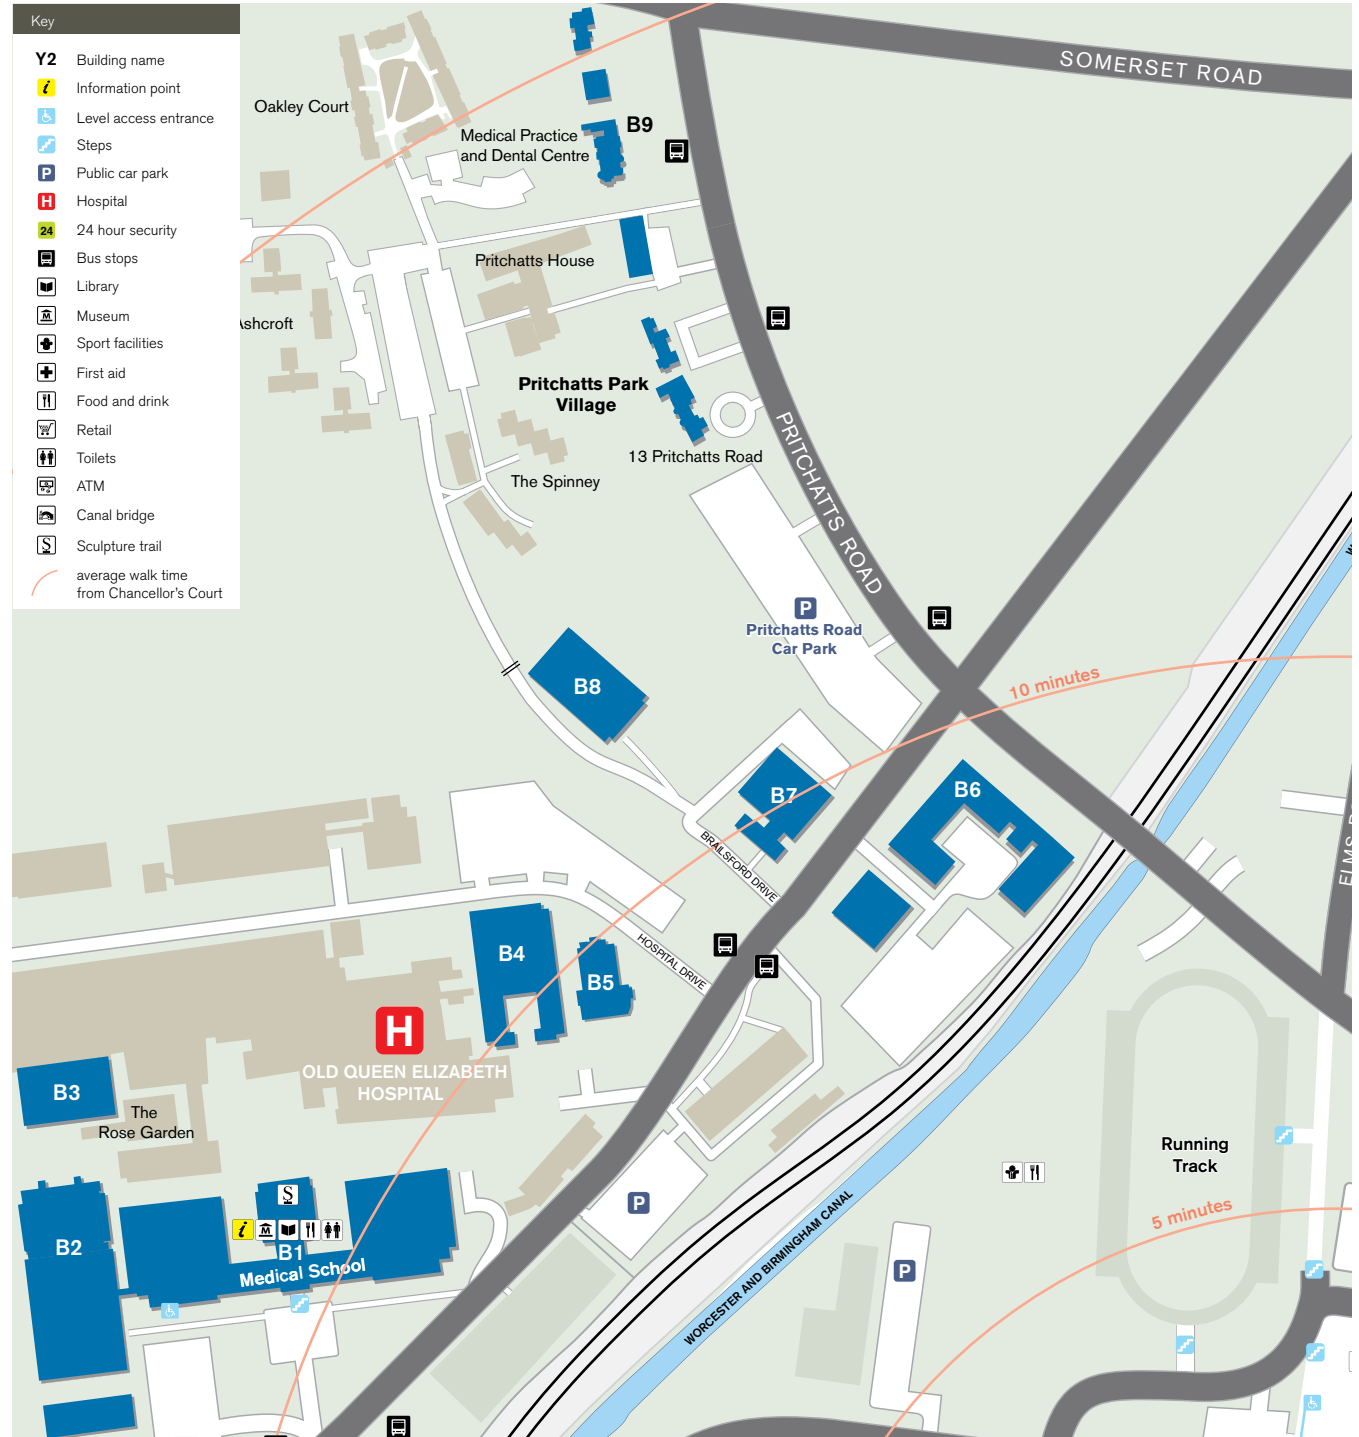

Edgbaston Campus Map

Index to buildings by zone

Red Zone

- R1 Law Building
- R2 Frankland Building
- R3 Hills Building
- R4 Aston Webb – A Block, Earth Sciences
- R5 Aston Webb – B Block
- R6 Aston Webb – Great Hall
- R7 Aston Webb – C Block
- R8 Physics West
- R9 Nuffield
- R10 Physics East
- R11 Medical Physics
- R12 Bramall Music Building
- R13 Poynting Building
- R14 Barber Institute of Fine Arts
- R15 Watson Building
- R16 Arts Building
- R17 Ashley Building
- R18 Strathcona Building
- R19 Education Building
- R20 J G Smith Building
- R21 Muirhead Tower
- R22 Main Library
- R23 University Centre
- R24 Staff House
- R25 Munrow Sports Centre
- R26 Geography
- R27 Biosciences Building
- R28 Learning Centre and Primary Care

Edgbaston Campus Map

Index to buildings by zone

Blue Zone

- B1** Medical School
- B2** Institute of Biomedical Research including IBR West
- B3** Wellcome Clinical Research Facility (1st floor)
- B4** Robert Aitken Institute for Clinical Research
- B5** CRUK Institute for Cancer Studies and Denis Howell Building
- B6** Research Park
- B7** 90 Vincent Drive
- B8** Henry Wellcome Building for Biomolecular NMR Spectroscopy
- B9** Medical Practice and Dental Centre